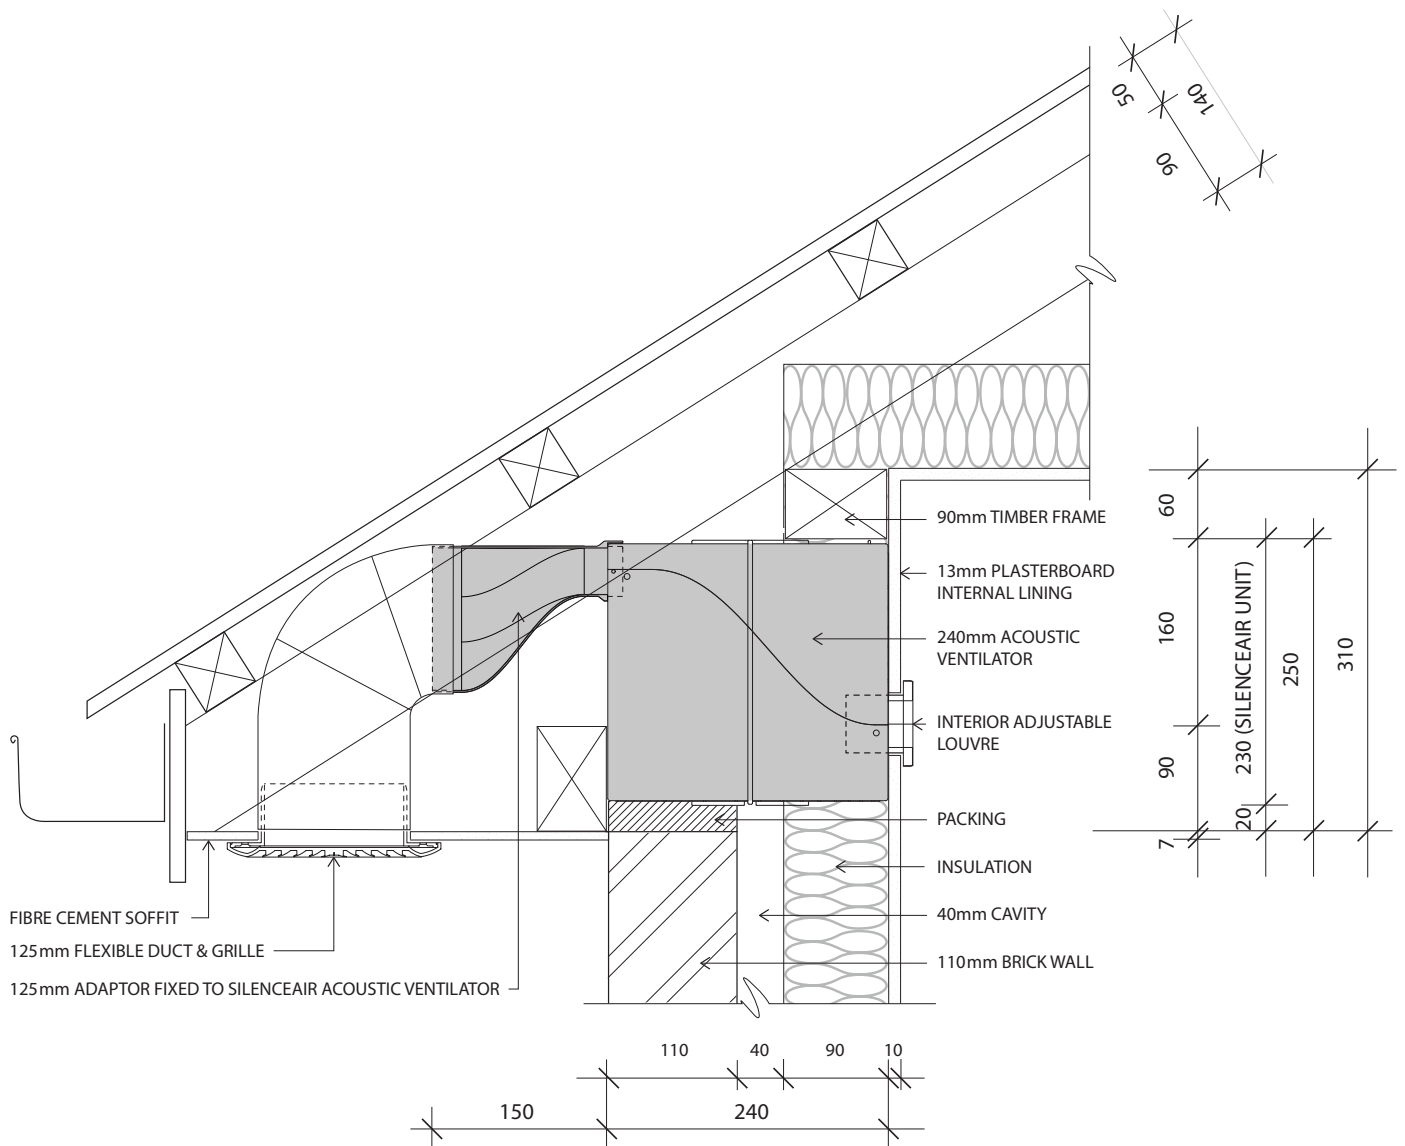

**240mm Acoustic Wall Ventilator with 125mm diameter inlet adaptor installed in eaves space of a brick veneer wall system**

EXTERIOR

INTERIOR

***240mm Silenceair unit  
with 125mm diameter adaptor***