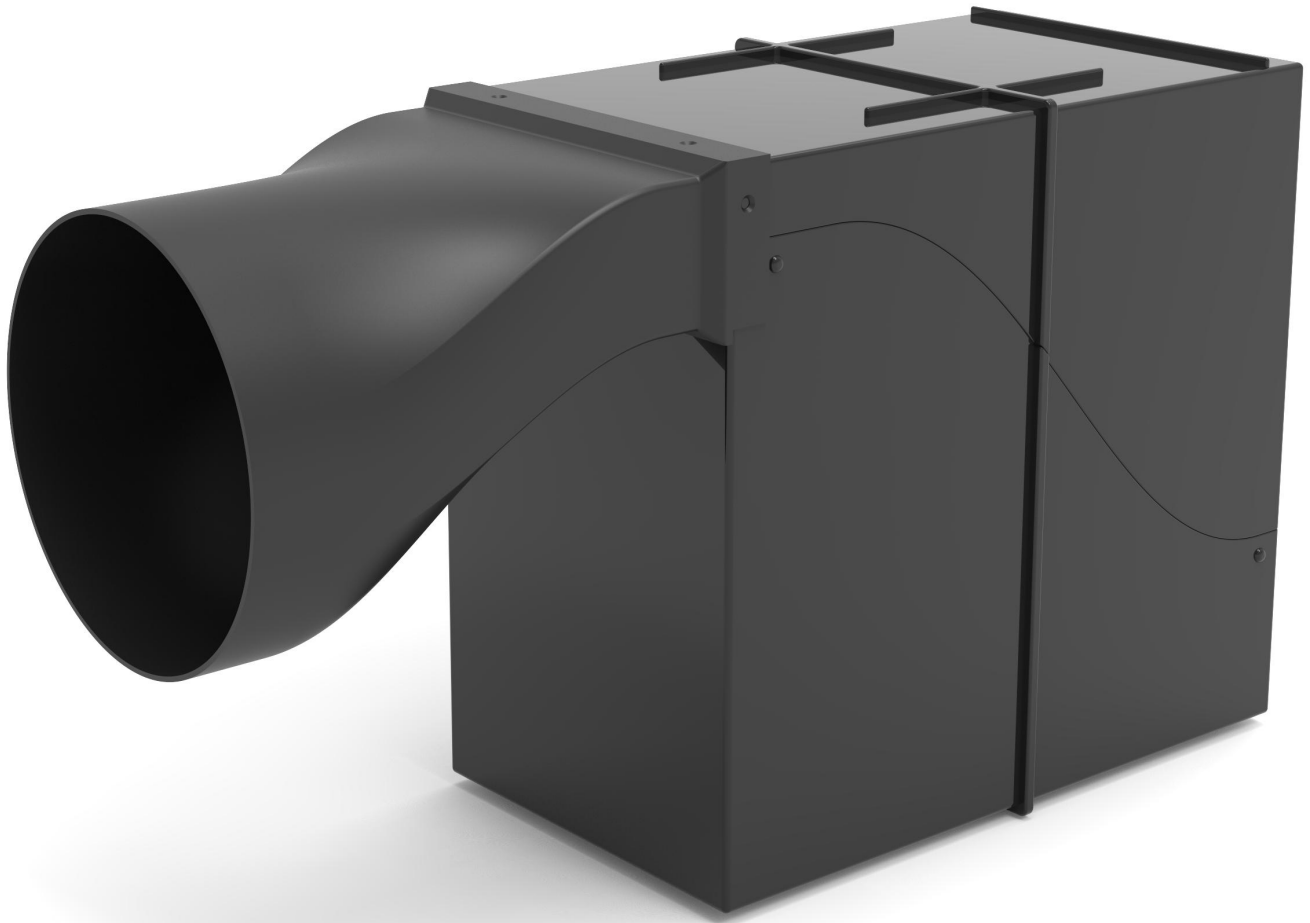

**240mm Acoustic Wall Ventilator with 125mm diameter inlet adaptor installed in eaves space of a brick veneer wall system**

EXTERIOR

INTERIOR

***240mm Silenceair unit  
with 125mm diameter adaptor***