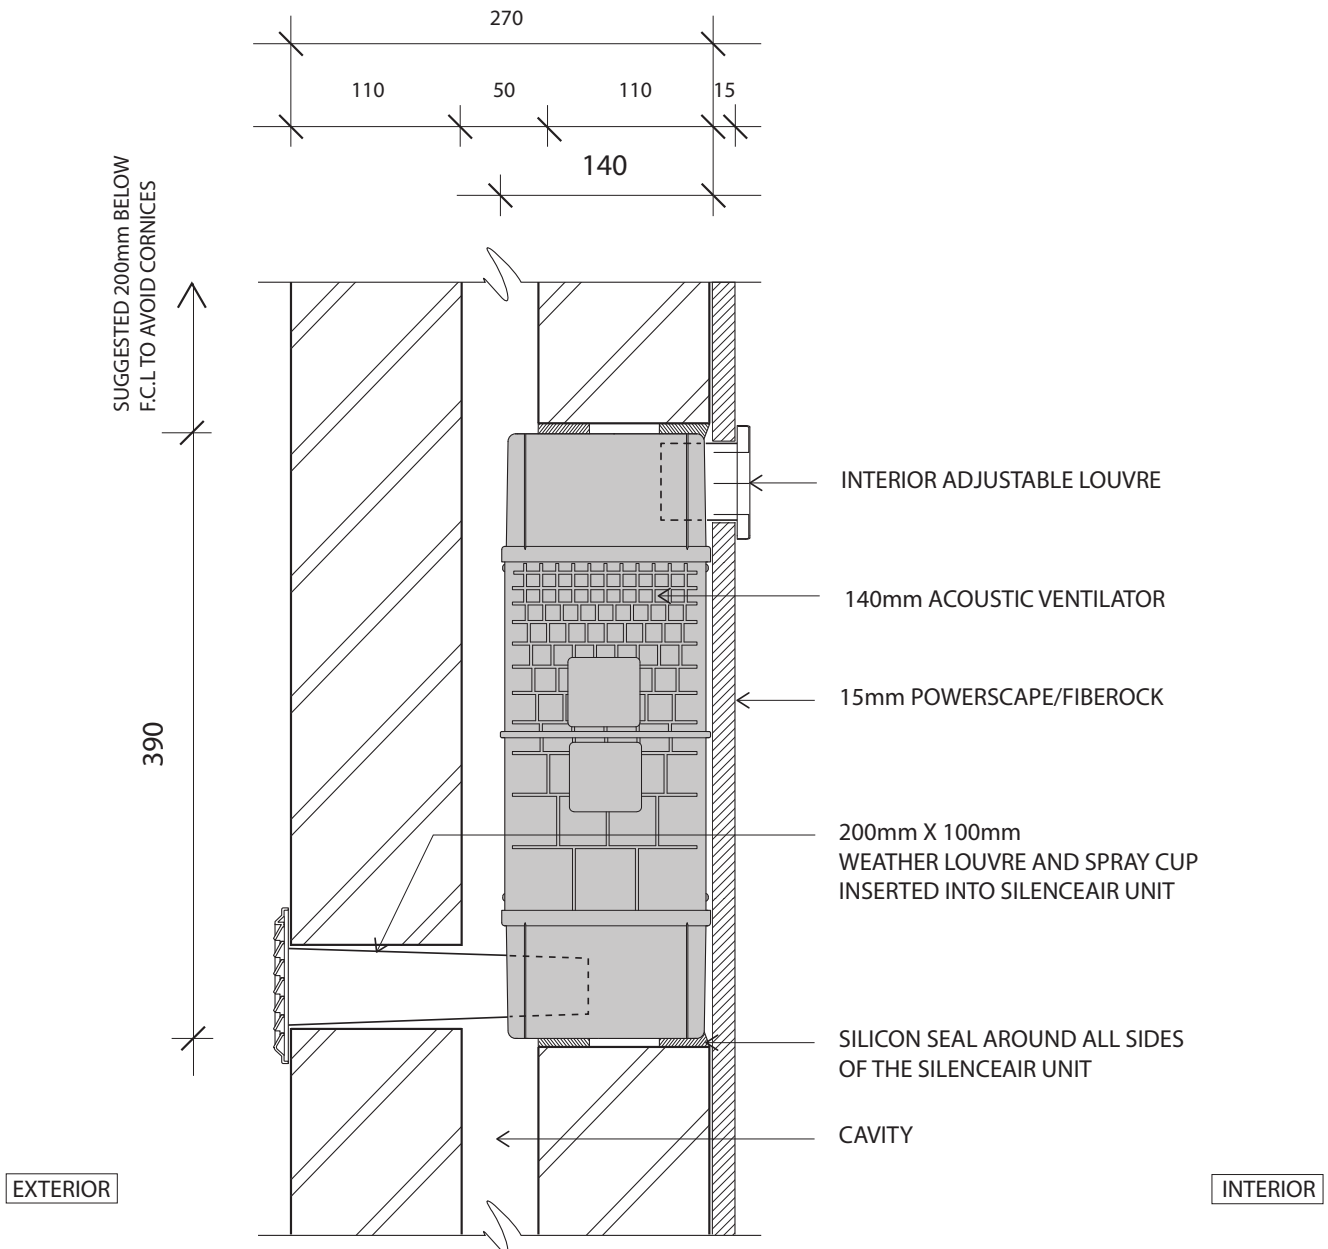

**140mm Acoustic Wall Ventilator  
 Installed in Typical External Double Brick Wall with Fiberock interior lining**

For more information please contact

[www.silenceair.com](http://www.silenceair.com) [enquiries@silenceair.com](mailto:enquiries@silenceair.com) +61 2 9555 7215