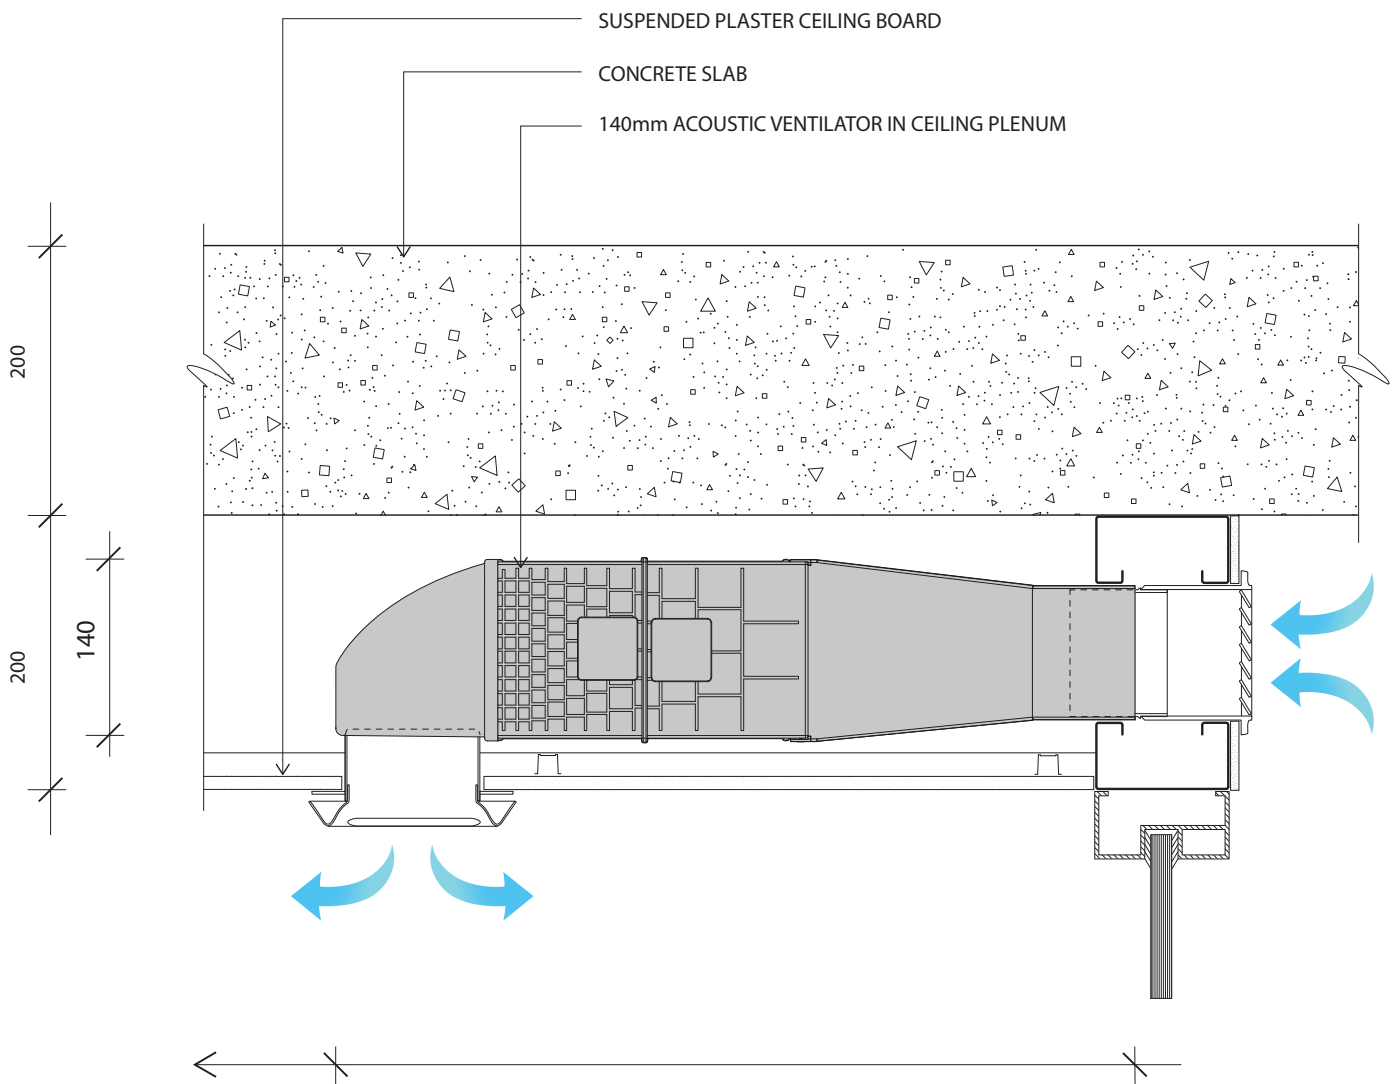

**140mm Acoustic Wall Ventilator
 Installed in Ceiling Plenum**

WE SUGGEST THE UNIT IS INSTALLED
 200mm BELOW F.C.L TO AVOID ANY
 CORNICES THAT MAY BE INSTALLED

INTERIOR

EXTERIOR