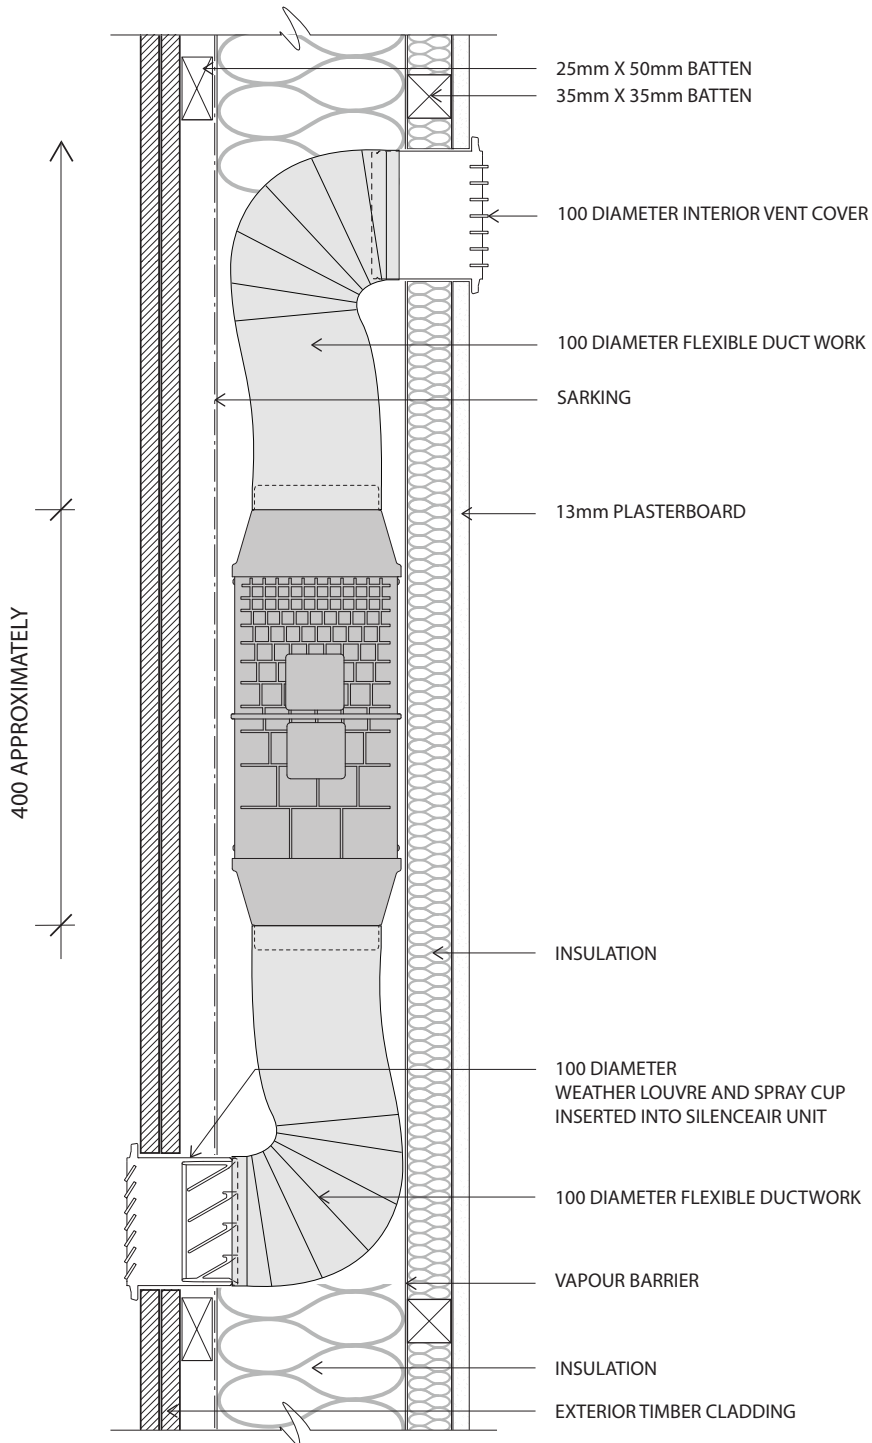

**140mm Acoustic Wall Ventilator  
 Installed in 150mm Studwork wall system**

EXTERIOR

INTERIOR