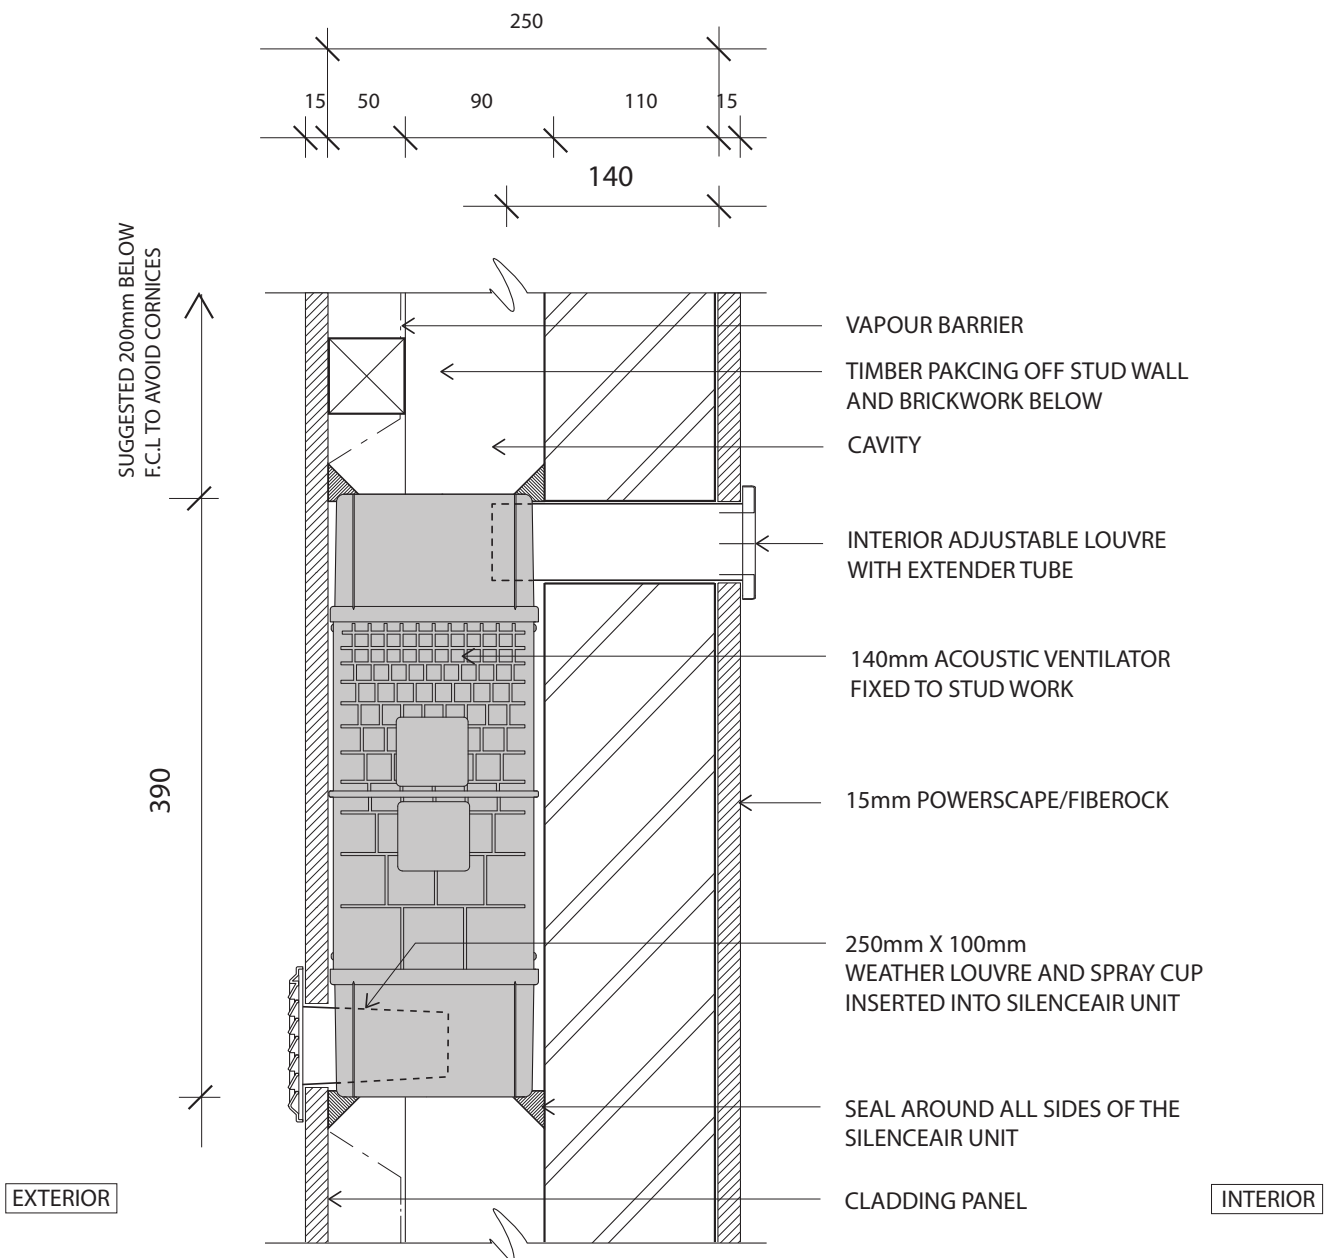

**140mm Acoustic Wall Ventilator
 installed in Typical External INEX Express Clad Wall**

For more information please contact

www.silenceair.com enquiries@silenceair.com +61 2 9555 7215

Patents and Patents Pending Silenceair is a registered trademark of Silenceair International Pty Limited